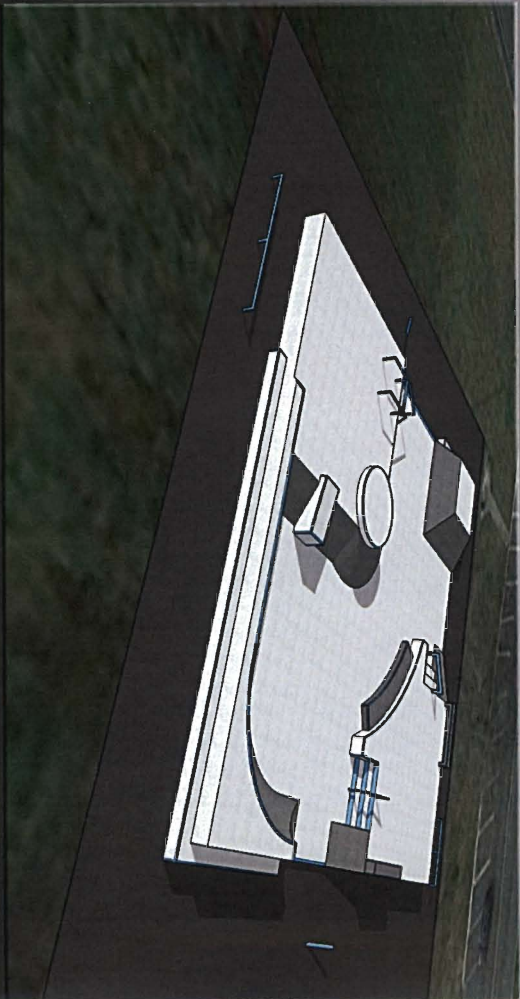

NEFIELD SKATEPARK IZABETH CITY, NC