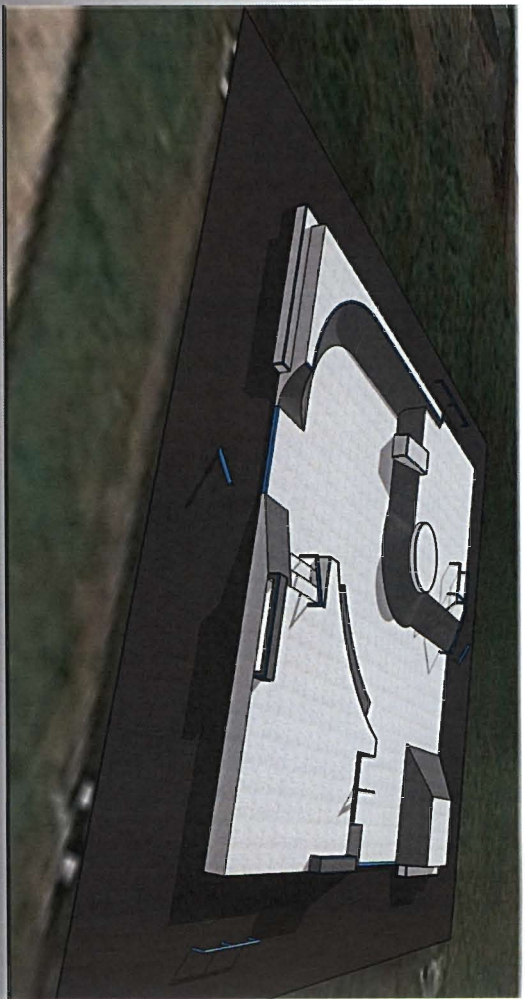

NEFIELD SKATEPARK IZABETH CITY, NC