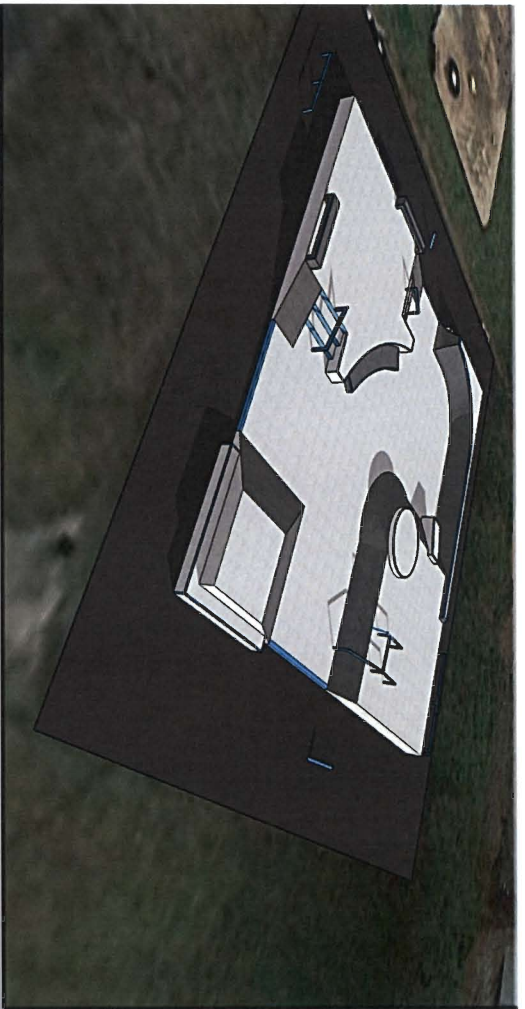

NEFIELD SKATEPARK IZABETH CITY, NC