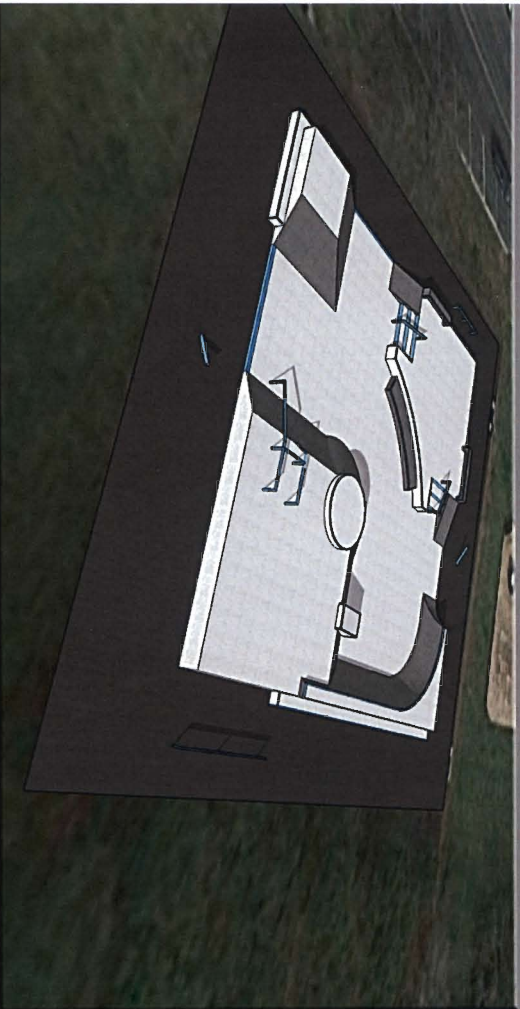

NEFIELD SKATEPARK IZABETH CITY, NC